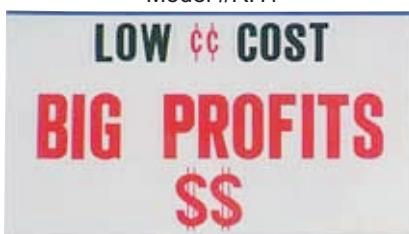

Roadside sign: Double-sided changeable reader board panel, heavy duty black steel frame, non-illuminated white panel 3'h x 4'w, frame adjusts 3' to 5' high. Includes 4" and 6" numbers, letters and characters; 525 total pieces. Ships UPS in two cartons (1@ 50lbs and 1@ 30lbs).

Model	Size	Price
#22	3'H x 4'W	$554.50

Model #RH1

Molded reader board panel only. Has two holes and suction cups for mounting. Letter sets are extra, see letters at right on this page. Ships UPS at 30lb rate.

Model	Size	Price
RH1	36"W x 21" H	$39.25
RV2	21"W x 36"H	39.25