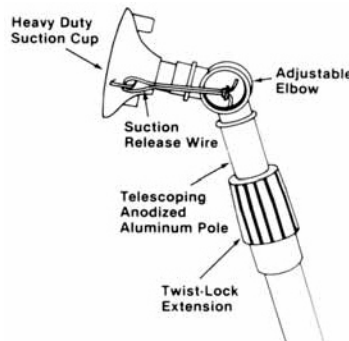

Individual Components		
P/N	Description	Price
LCC1	3.5" Suction Cup Only	\$16.75
LCC2	Release Wire	N/A
LCC3	Single Head 3.5" cup	38.25
LCC4	Dual Head 3.5" cups	76.25
LCC5	12' Pole	58.00
LCC6	18' Pole	79.25
LCC7	24' Pole	110.75