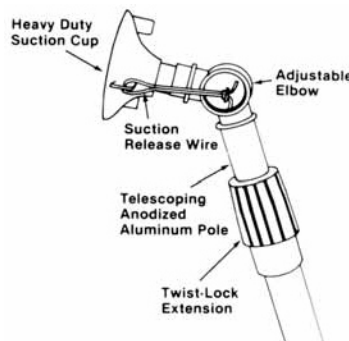

Individual Components		
P/N	Description	Price
LCC1	3.5" Suction Cup Only	\$20.00
LCC2	Release Wire	N/A
LCC3	Single Head 3.5" cup	37.25
LCC4	Dual Head 3.5" cups	40.50
LCC5	12' Pole	61.75
LCC6	18' Pole	84.00
LCC7	24' Pole	119.75