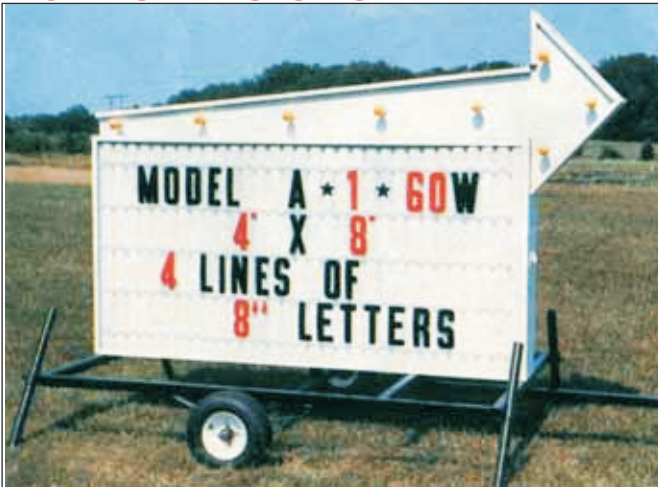

EXTERIOR POST AND PANEL SIGNAGE

FP SERIES: .080 aluminum sign face, no frame, mounted to a 3" x 2" x 8' extruded aluminum single sign post.

DP SERIES: Two .080 aluminum sign faces framed with 3" deep aluminum and mounted between two 3" x 2" x 8' aluminum posts.

WM SERIES: .080 aluminum sign face with 3" deep aluminum frame for wall mount.

FINISH: All units finished with acrylic polyurethane enamel in twenty standard colors; Red, Blue, Black, Brown, Bronze, White. Custom color matching available; add $125.00. 6" deep units available call for pricing.

Custom sizing available. Please call.
Copy in addition to prices shown. See vinyl letter price list below.

Size W x H	Series		
	FP	DP	WM
12" x 12"	CALL	CALL	CALL
24" x 18"	CALL	CALL	CALL
36" x 24"	CALL	CALL	CALL
48" x 36"	N/A	CALL	CALL
72" x 48"	N/A	CALL	CALL
96" x 48"	N/A	CALL	CALL

APPLIED VINYL LETTERS

Premium exterior vinyl letters in colors of Black, White, Green, Yellow, Orange, Red, Gold, or Blue, in standard or reflective, professionally applied to your exterior unit.

Letter Size	Standard Vinyl	Reflective Vinyl
1"	CALL	CALL
2"	CALL	CALL
3"	CALL	CALL
4"	CALL	CALL
5"	CALL	CALL
6"	CALL	CALL

Custom lettering and logos available. Please call or write for prices.

ROADSIDE SIGNS

Model A 1	On Trailer	On Stand
4' x 8'	N/A	$1,477.00
40" x 6'	N/A	$1,338.50